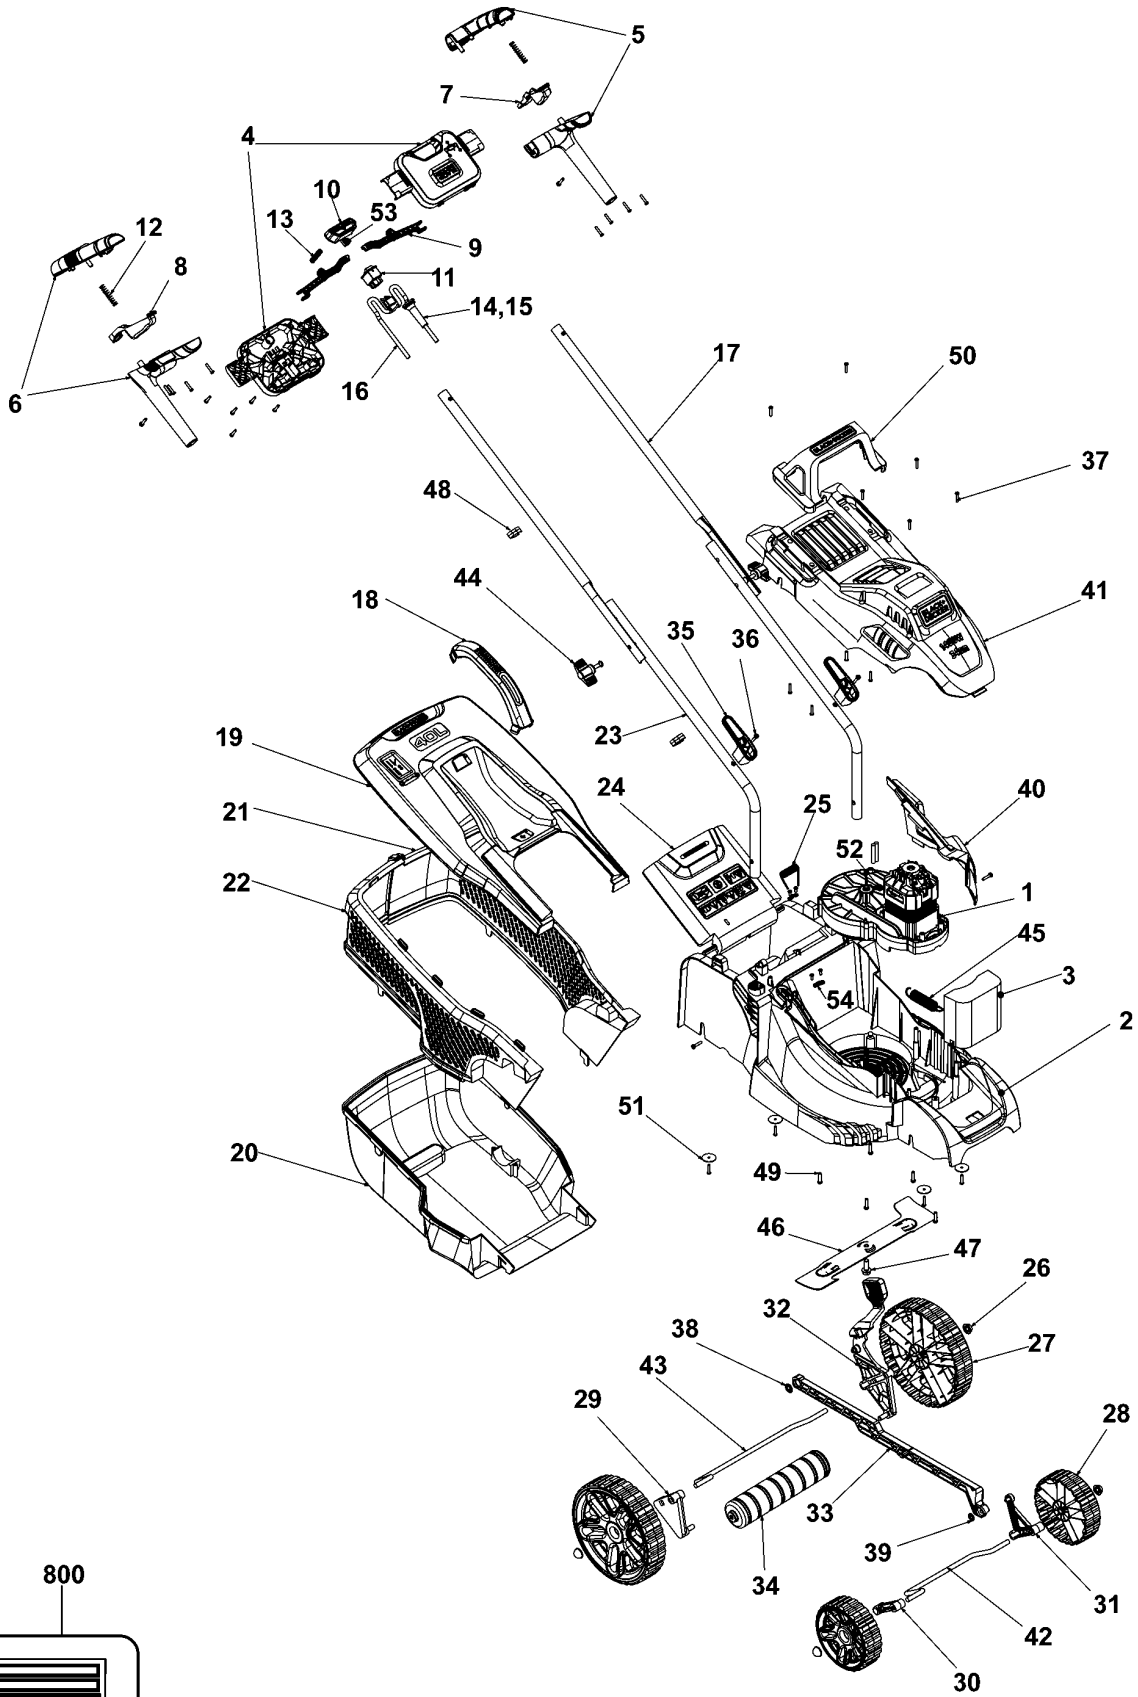

BEMW461BH MOWER 1

800

Parts List BEMW461BH MOWER 1

Item	Part Number	Qty	Part Description	General Description	Other Info	Repair Inst	Markets
1	N715592	1	TRANSMISSION SA			No	GB
2	N518522	1	BASE			No	GB
3	N547145	1	WEIGHT			No	GB
4	N549270	1	HOUSING SWITCH			No	GB
5	N549274	1	HANDLE SA LH			No	GB
6	N549276	1	HANDLE SA RH			No	GB
7	N528681	1	TRIGGER			No	GB
8	N528682	1	TRIGGER			No	GB
9	N529479	2	LINK			No	GB
10	N529480	1	BUTTON LOCK-OFF			No	GB
11	90562582	1	SWITCH			No	GB
12	N549280	1	SPRING			No	GB
13	N568719	1	SPRING			No	GB
15	90580223	1	CORDSET			No	GB
16	N549261	1	CABLE			No	GB
17	N527763	1	TUBE UPPER			No	GB
18	90567333	1	HANDLE			No	GB
19	N550115	1	COVER			No	GB
20	N572320	1	GRASSBOX			No	GB
21	90567929	1	GRASSBOX LEFT			No	GB
22	90567930	1	GRASSBOX RIGHT			No	GB
23	N546452	1	TUBE			No	GB
24	90566433-02	1	GRASSFLAP			No	GB
25	N564205	1	SPRING TORSION			No	GB
26	90574276	4	WASHER LOCK			No	GB
27	N525968	1	WHEEL			No	GB
28	N525967	1	WHEEL FRONT			No	GB
29	90561676-01	1	BRACKET			No	GB
30	90561653	1	BRACKET			No	GB
31	90561677	1	BRACKET			No	GB
32	90567592-02	1	LEVER			No	GB
33	90562576	1	LEVER			No	GB

Parts List BEMW461BH MOWER 1

Item	Part Number	Qty	Part Description	General Description	Other Info	Repair Inst	Markets
34	90560648	1	ROLLER			No	GB
35	90571019-01	2	CLIP CABLE			No	GB
36	90589823	2	SCREW			No	GB
37	747329	18	SCREW			No	GB
38	90579432	2	WASHER LOCK			No	GB
39	90579431	2	WASHER LOCK			No	GB
40	90565736	1	COVER			No	GB
41	N546825	1	COVER SA			No	GB
42	90561652	1	AXLE FRONT			No	GB
43	90561606	1	AXLE REAR			No	GB
44	N548691	2	NUT PACK			No	GB
45	90569681	1	SPRING			No	GB
46	N520726	1	BLADE			No	GB
47	90516533	1	BOLT			No	GB
48	90571653	1	CLAMP			No	GB
49	330019-13	5	SCREW	M4X19 T20		No	GB
50	N525936	1	HANDLE			No	GB
51	90573272	4	WASHER			No	GB
52	90606208	2	TUBE			No	GB
54	821070	2	CORD CLAMP			No	GB
800	N532900	1	RATING LABEL			No	GB